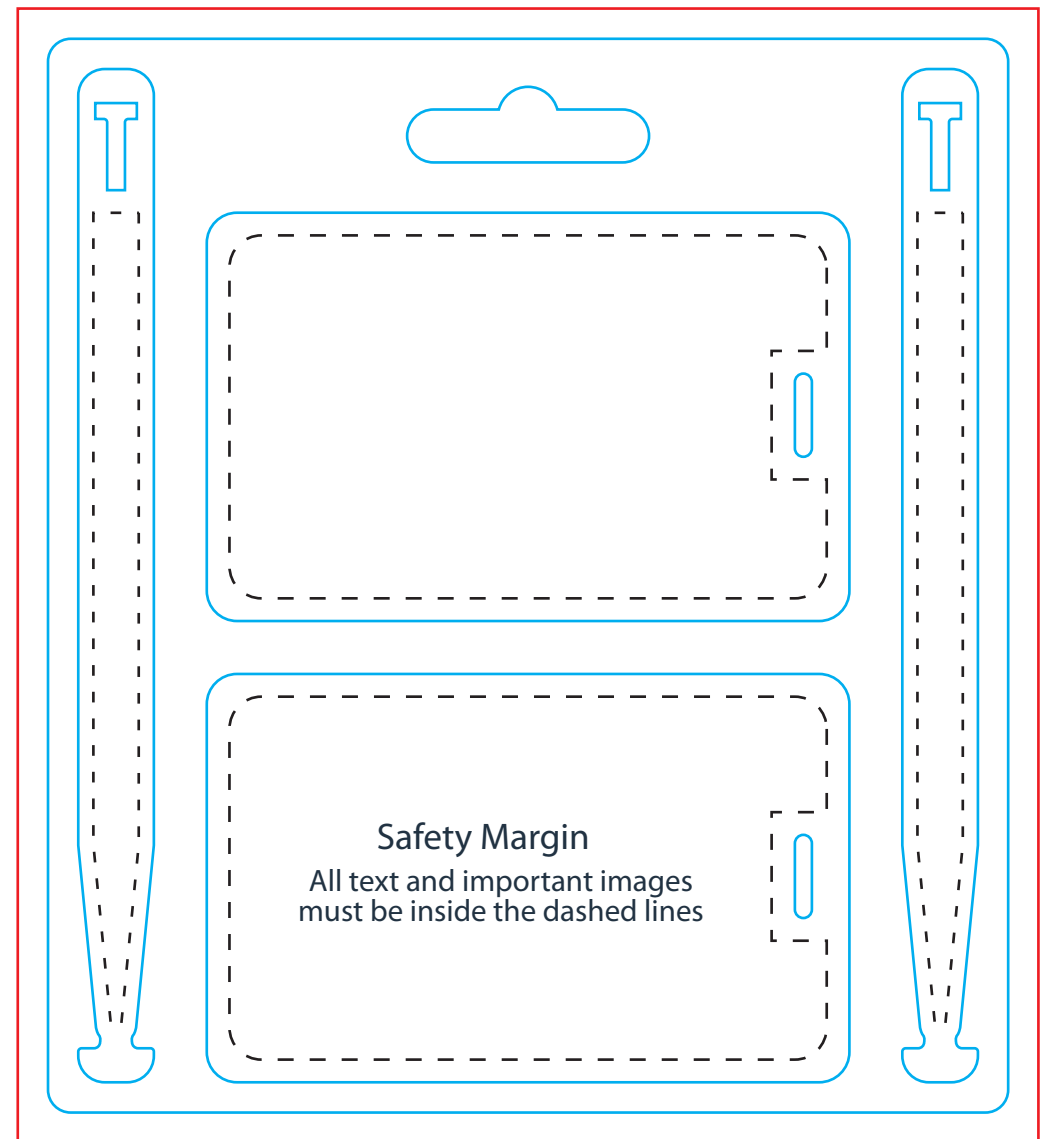

BACK

**GREEN TAGS
AND CARDS
CO.LTD**

6/F, 821 Qian Pu Zhong Er Rd,
Xiamen, Fujian, China 361000
Tel: (86) 592 5223822
Fax: (86) 592 5223821
Email: business@ecotags.net

Checkpoint:

Color Format: CMYK

DPI: At least 300dpi

Fonts: All Fonts must be outlined

Select All Fonts and Press **Ctrl+Shift+O**

Colours:

KNIFE

BLEED

SAFE DESIGN AREA