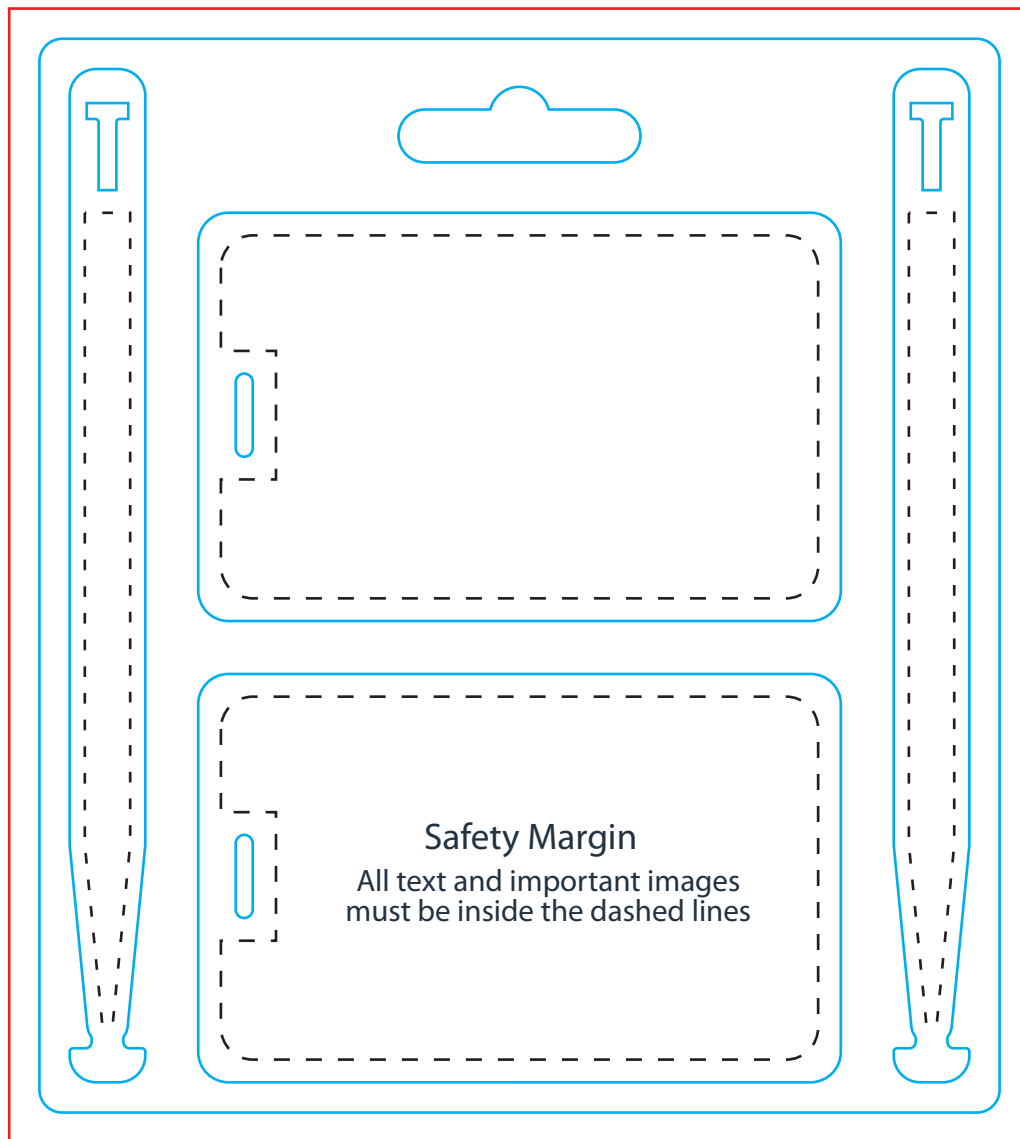

# Luggage Tag Set Size: 127mmx142mm

**OVERALL BLEED DIMENSIONS:** 135x150mm

**FINISHED DIMENSIONS:** 127mmx142mm

If a picture or colored area touch the edges of the card  
please extend them to form the bleed.

## Colours:

 KNIFE

 BLEED

 SAFE DESIGN AREA